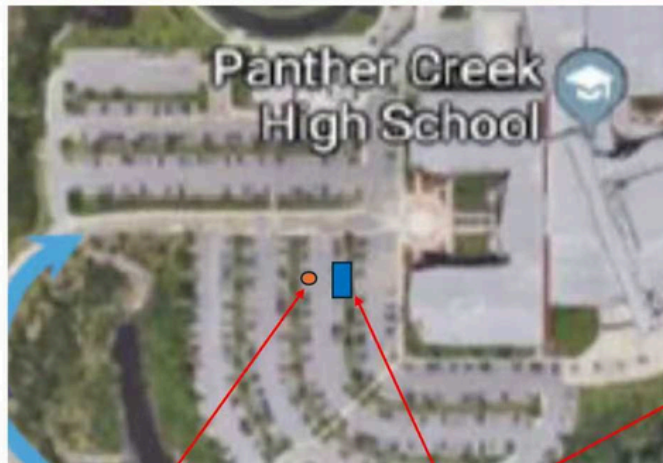

Calling for Witnesses

上周六在学校停车场出现了肇事及逃逸事件，请大家帮助提供信息并防止这种现象再次发生！具体细节如下：

A hit-and-run incident occurred in the school parking lot last Saturday. Please help provide information and prevent this from happening again! Details are as follows:

上周六，11/1/25
10:30am 到12:30pm
之间，停在红色圈
的车，被停在蓝色
框附近的车倒车时
撞了。
如有哪位家长或
CCS 老师的车上有
摄像头或行车仪，
请帮忙查一下，是
否有停车场内通车
录像。非常感谢！

Last Saturday, between 10:30 a.m. and 12:30 p.m. on 11/1/25,
the car parked in the red circle was hit by a car that was reversing from around the blue
box area.
If any parents or CCS teachers have a car camera or dashcam, please help check if
there is any footage from the parking lot during that time.
Thank you very much!

被撞车停的位置 (375 车位)
The location where the crashed car
was parked (Parking spot 375)

倒车有可能停的位置 (蓝色区域, 275, 276, 277 车位)
Possible parking positions of the reversing car
(Parking spots 275, 276, 277)